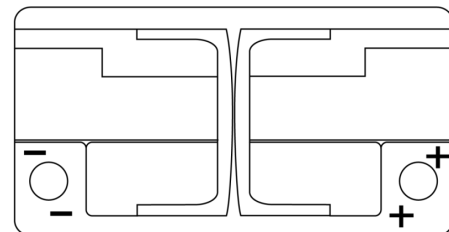

**Product overview**

Batteries for Cars

**Premium EA852**

Part number	EA852
Technology	Flooded
EAN/GTIN	3661024034296
Voltage	12 V
Capacity	85.0 Ah
CCA	800 A
Length	315 mm
Width	175 mm
Height	175 mm
Box size	LB4
Polarity	ETN 0
Terminal Type	EN taper post
Hold Down	B13
Weights (subject of variation)	18.60 kg

**Polarity**

**Terminal Type**

Positive Terminal

Negative Terminal

**Hold Down**

Design, features and specifications are subject to change without notice. We disclaim any representation or warranty, express or implied, concerning the data or recommendations, and in no event shall be liable for any loss or damage claimed to have arisen as a result. Some products may not be available in your local market.