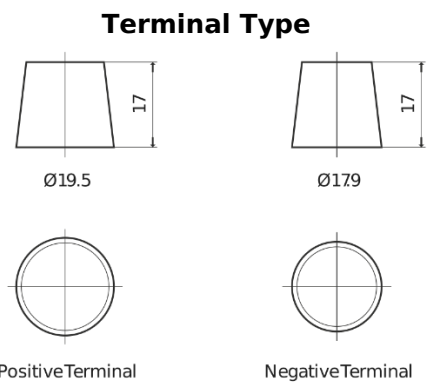

Product overview

Batteries for Marine and Leisure

Dual ER600

Part number	ER600
Technology	Flooded
EAN/GTIN	3661024037969
Voltage	12 V
Capacity	120 Ah
CCA	800 A
Length	349 mm
Width	175 mm
Height	285 mm
Box size	D03
Polarity	ETN 1
Terminal Type	EN taper post
Hold Down	B0
Weights (subject of variation)	31.40 kg