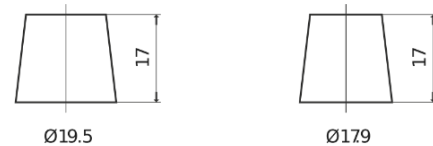

**Product overview**

Batteries for Cars

**Premium EA852**

Part number	EA852
Technology	Flooded
EAN/GTIN	3661024034296
Voltage	12 V
Capacity	85.0 Ah
CCA	800 A
Length	315 mm
Width	175 mm
Height	175 mm
Box size	LB4
Polarity	ETN 0
Terminal Type	EN taper post
Hold Down	B13
Weights (subject of variation)	18.60 kg

**Polarity**

**Terminal Type**

Positive Terminal

Negative Terminal

**Hold Down**

Design, features and specifications are subject to change without notice. We disclaim any representation or warranty, express or implied, concerning the data or recommendations, and in no event shall be liable for any loss or damage claimed to have arisen as a result. Some products may not be available in your local market.