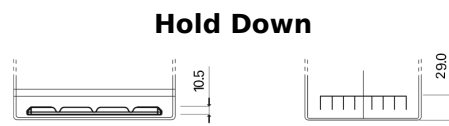

**Product overview**

Batteries for Cars

**Premium EA755**

|                                |               |
|--------------------------------|---------------|
| Part number                    | EA755         |
| Technology                     | Flooded       |
| EAN/GTIN                       | 3661024034173 |
| Voltage                        | 12 V          |
| Capacity                       | 75.0 Ah       |
| CCA                            | 630 A         |
| Length                         | 270 mm        |
| Width                          | 173 mm        |
| Height                         | 222 mm        |
| Box size                       | D26           |
| Polarity                       | ETN 1         |
| Terminal Type                  | EN taper post |
| Hold Down                      | Korean B1+B6  |
| Weights (subject of variation) | 17.40 kg      |