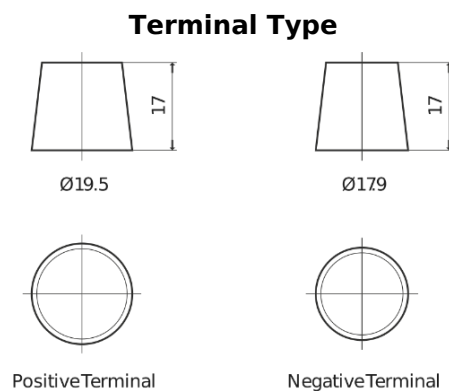

**Product overview**

Batteries for Cars

**Premium EA755**

|                                |               |
|--------------------------------|---------------|
| Part number                    | EA755         |
| Technology                     | Flooded       |
| EAN/GTIN                       | 3661024034173 |
| Voltage                        | 12 V          |
| Capacity                       | 75.0 Ah       |
| CCA                            | 630 A         |
| Length                         | 270 mm        |
| Width                          | 173 mm        |
| Height                         | 222 mm        |
| Box size                       | D26           |
| Polarity                       | ETN 1         |
| Terminal Type                  | EN taper post |
| Hold Down                      | Korean B1+B6  |
| Weights (subject of variation) | 17.40 kg      |