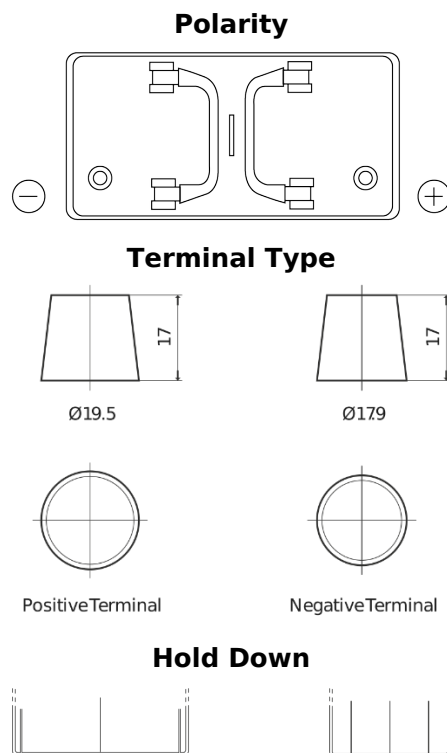

**Product overview**

Batteries for Trucks, Buses, Construction, Agriculture

**StartPRO TG1250**

Part number	TG1250
Technology	Flooded
EAN/GTIN	3661024055406
Voltage	12 V
Capacity	125 Ah
CCA	760 A
Length	349 mm
Width	175 mm
Height	285 mm
Box size	D03
Polarity	ETN 0
Terminal Type	EN taper post
Hold Down	B0
Weights (subject of variation)	29.50 kg