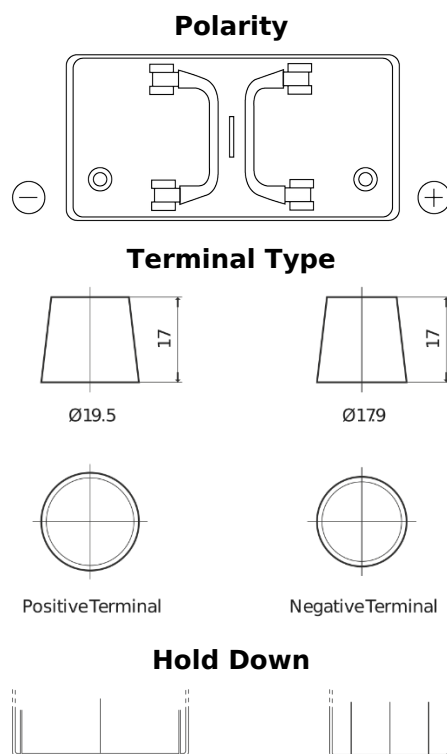

**Product overview**

Batteries for Trucks, Buses, Construction, Agriculture

**StartPRO FG1250**

Part number	FG1250
Technology	Flooded
EAN/GTIN	3661024045407
Voltage	12 V
Capacity	125 Ah
CCA	760 A
Length	349 mm
Width	175 mm
Height	285 mm
Box size	D03
Polarity	ETN 0
Terminal Type	EN taper post
Hold Down	B0
Weights (subject of variation)	29.50 kg