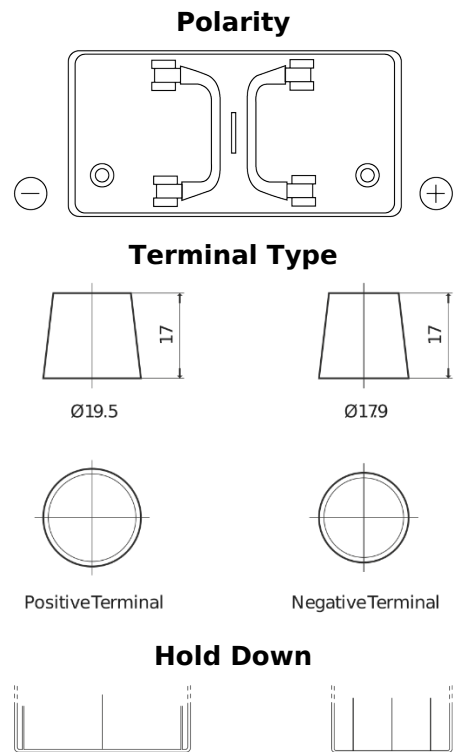

Product overview

Batteries for Trucks, Buses, Construction, Agriculture

StartPRO EG1250

Part number	EG1250
Technology	Flooded
EAN/GTIN	3661024035408
Voltage	12 V
Capacity	125 Ah
CCA	760 A
Length	349 mm
Width	175 mm
Height	285 mm
Box size	D03
Polarity	ETN 0
Terminal Type	EN taper post
Hold Down	B0
Weights (subject of variation)	29.50 kg