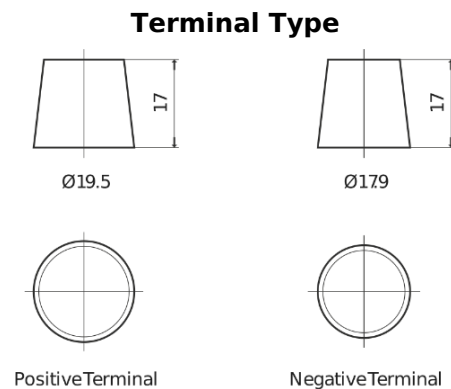

**Product overview**

Batteries for Cars

**Premium EA654**

Part number	EA654
Technology	Flooded
EAN/GTIN	3661024034142
Voltage	12 V
Capacity	65.0 Ah
CCA	580 A
Length	230 mm
Width	173 mm
Height	222 mm
Box size	D23
Polarity	ETN 0
Terminal Type	EN taper post
Hold Down	Korean B1
Weights (subject of variation)	16.00 kg