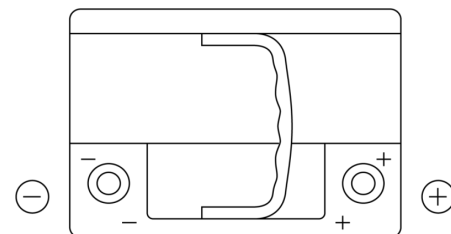

Product overview

Batteries for Cars

Premium EA612

| | |
|--------------------------------|---------------|
| Part number | EA612 |
| Technology | Flooded |
| EAN/GTIN | 3661024034272 |
| Voltage | 12 V |
| Capacity | 61.0 Ah |
| CCA | 600 A |
| Length | 242 mm |
| Width | 175 mm |
| Height | 175 mm |
| Box size | LB2 |
| Polarity | ETN 0 |
| Terminal Type | EN taper post |
| Hold Down | B13 |
| Weights (subject of variation) | 14.00 kg |

Polarity

Terminal Type

Positive Terminal

Negative Terminal

Hold Down

Design, features and specifications are subject to change without notice. We disclaim any representation or warranty, express or implied, concerning the data or recommendations, and in no event shall be liable for any loss or damage claimed to have arisen as a result. Some products may not be available in your local market.