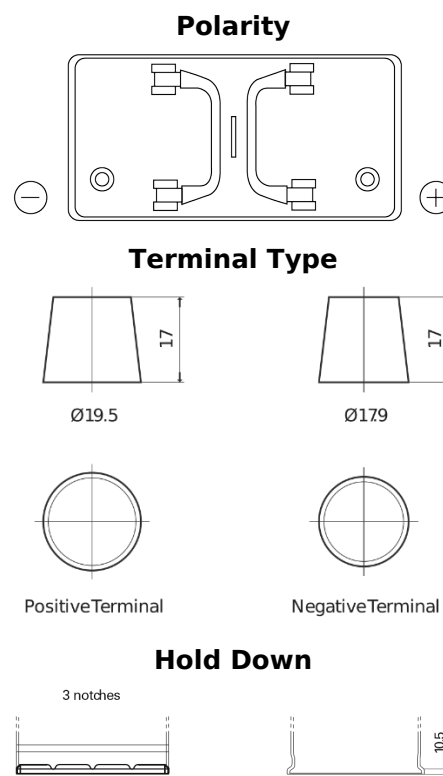

**Product overview**

Batteries for Trucks, Buses, Construction, Agriculture

**PowerPRO EF1202**

Part number	EF1202
Technology	Flooded
EAN/GTIN	3661024035279
Voltage	12 V
Capacity	120 Ah
CCA	870 A
Length	349 mm
Width	175 mm
Height	235 mm
Box size	D02
Polarity	ETN 0
Terminal Type	EN taper post
Hold Down	B1
Weights (subject of variation)	27.50 kg